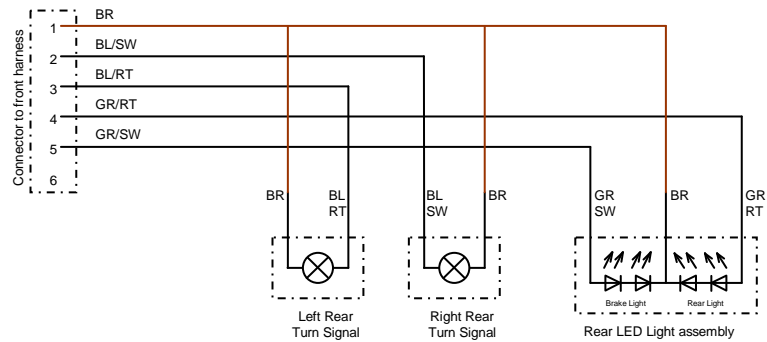

BMW G450X

Copyright © Hex Code 2009
<http://www.hexcode.co.za>
 Diagnostic Software

Diagram Key: version: 1.3

- Ignition —
 - Fused Ignition —
 - Battery 12V —
 - Ground —
- (no): normally open
 (nc): normally closed

- BL = Blue
- BR = Brown
- GE = Yellow
- GN = Green
- GR = Grey
- RT = Red
- SW = Black
- VI = Violet
- WS = White

BMW G450X

Copyright © 2009 Hex Code 2009 Diagnostic Software
<http://www.hexcode.co.za>