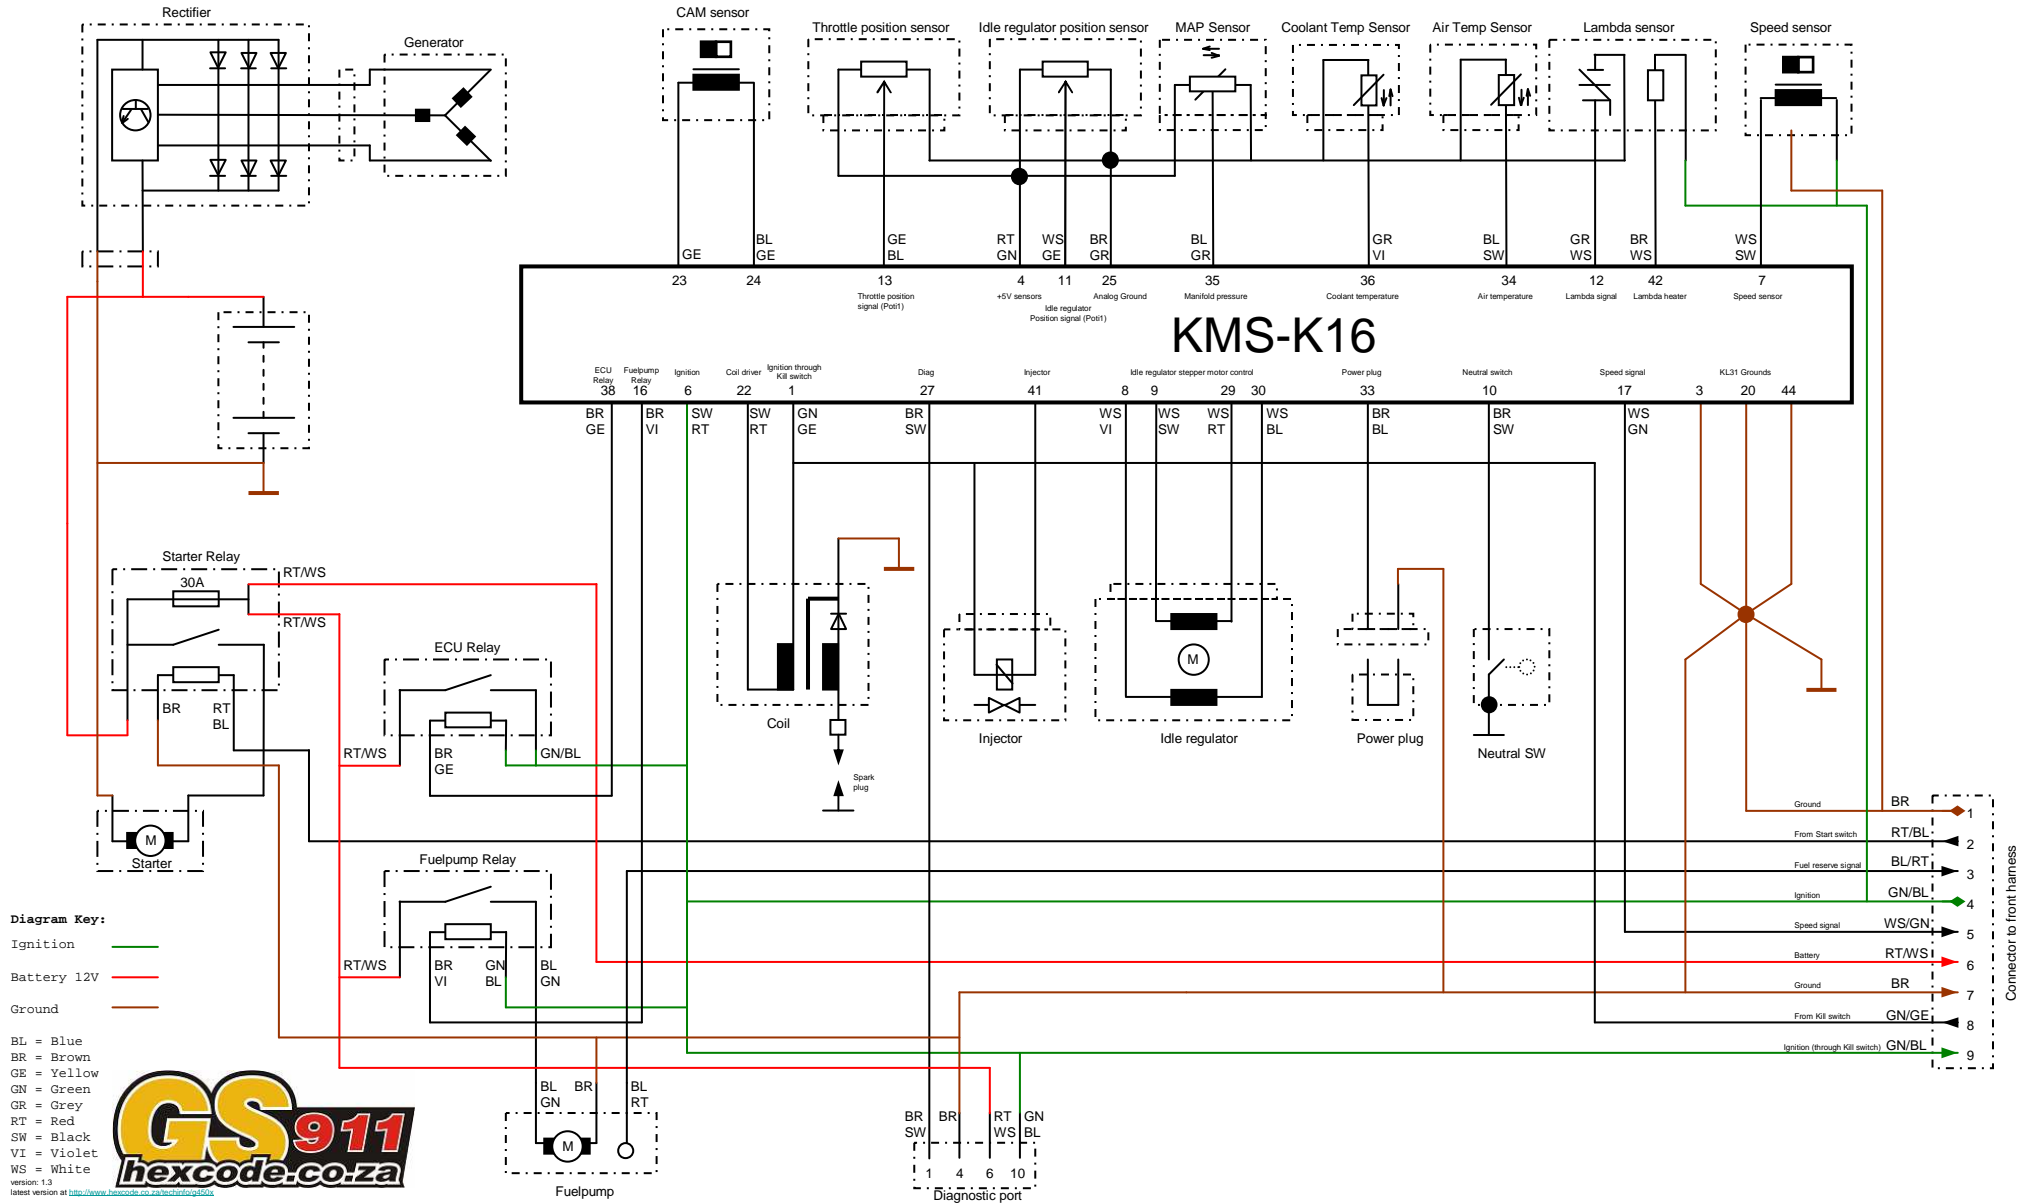

BMW G450X

Copyright © 2009 Hex Code 2009 Diagnostic Software
<http://www.hexcode.co.za>