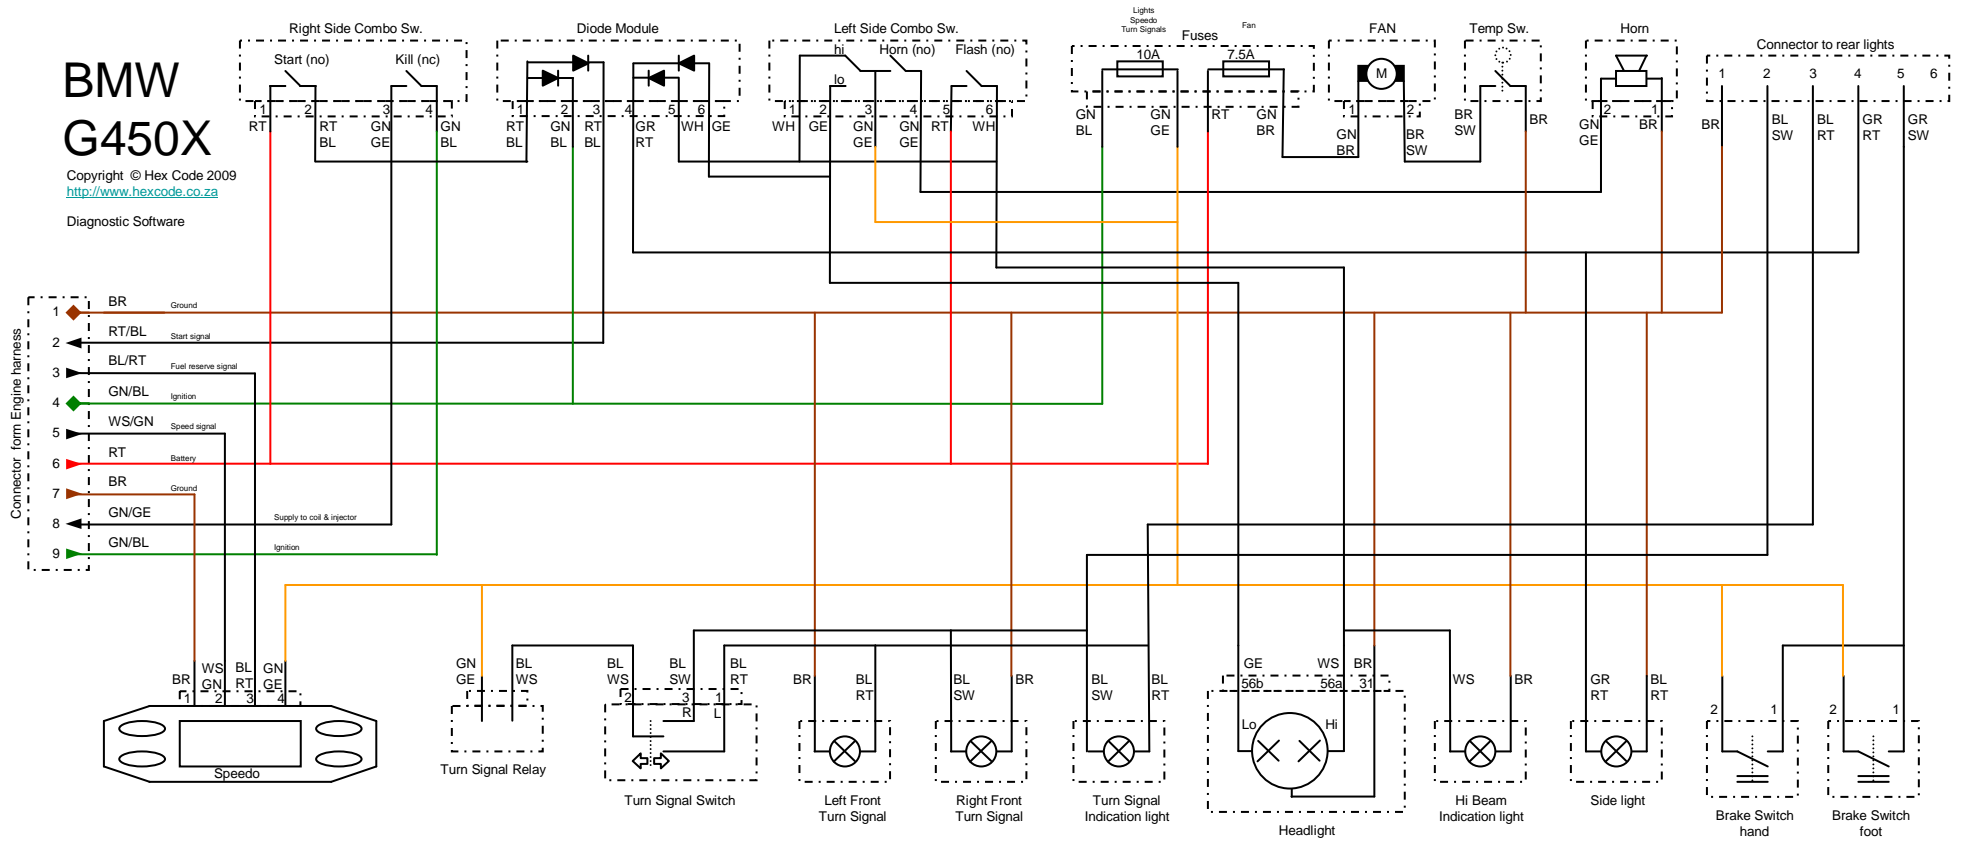

BMW G450X

Copyright © Hex Code 2009
<http://www.hexcode.co.za>
 Diagnostic Software

Diagram Key: version: 1.3

- Ignition —
 - Fused Ignition —
 - Battery 12V —
 - Ground —
- (no): normally open
 (nc): normally closed

- BL = Blue
- BR = Brown
- GE = Yellow
- GN = Green
- GR = Grey
- RT = Red
- SW = Black
- VI = Violet
- WS = White

BMW G450X

Copyright © 2009 Hex Code 2009 Diagnostic Software
<http://www.hexcode.co.za>